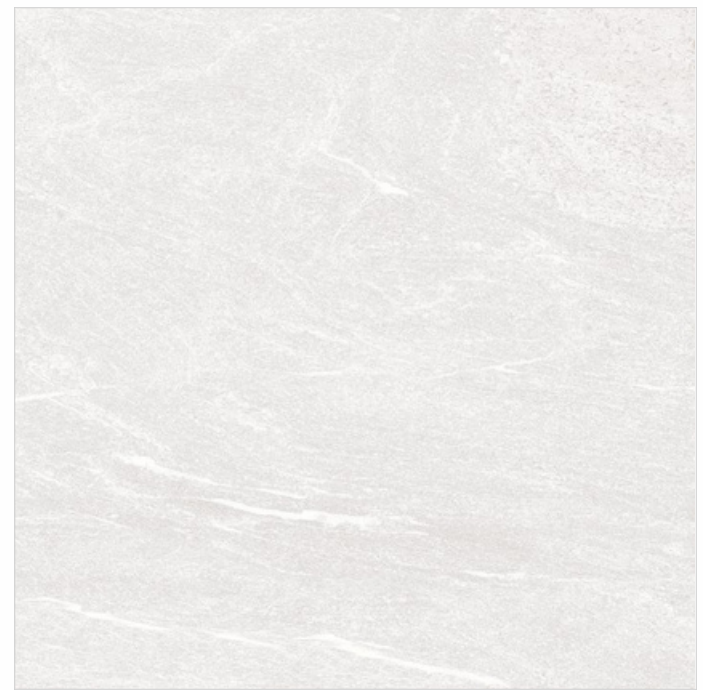

NEBRASKA NOGAL
MATT FINISH

**60x
60cm**

NORTHSTONE BLACK
MATT FINISH

**60x
60cm**

NORTHSTONE WHITE
MATT FINISH

**60x
60cm**

NORWAY BIANCO
MATT FINISH

**60x
60cm**