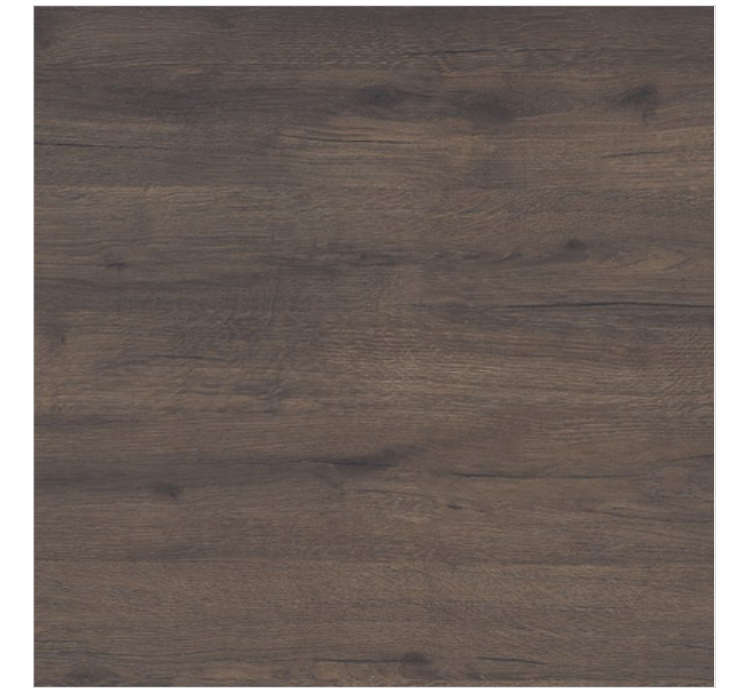

MOSAIC GREEN
MATT FINISH

**60x
60cm**

NEBRASKA ASH
MATT FINISH

**60x
60cm**

NEBRASKA CAMEL
MATT FINISH

**60x
60cm**

NEBRASKA CREMA
MATT FINISH

**60x
60cm**