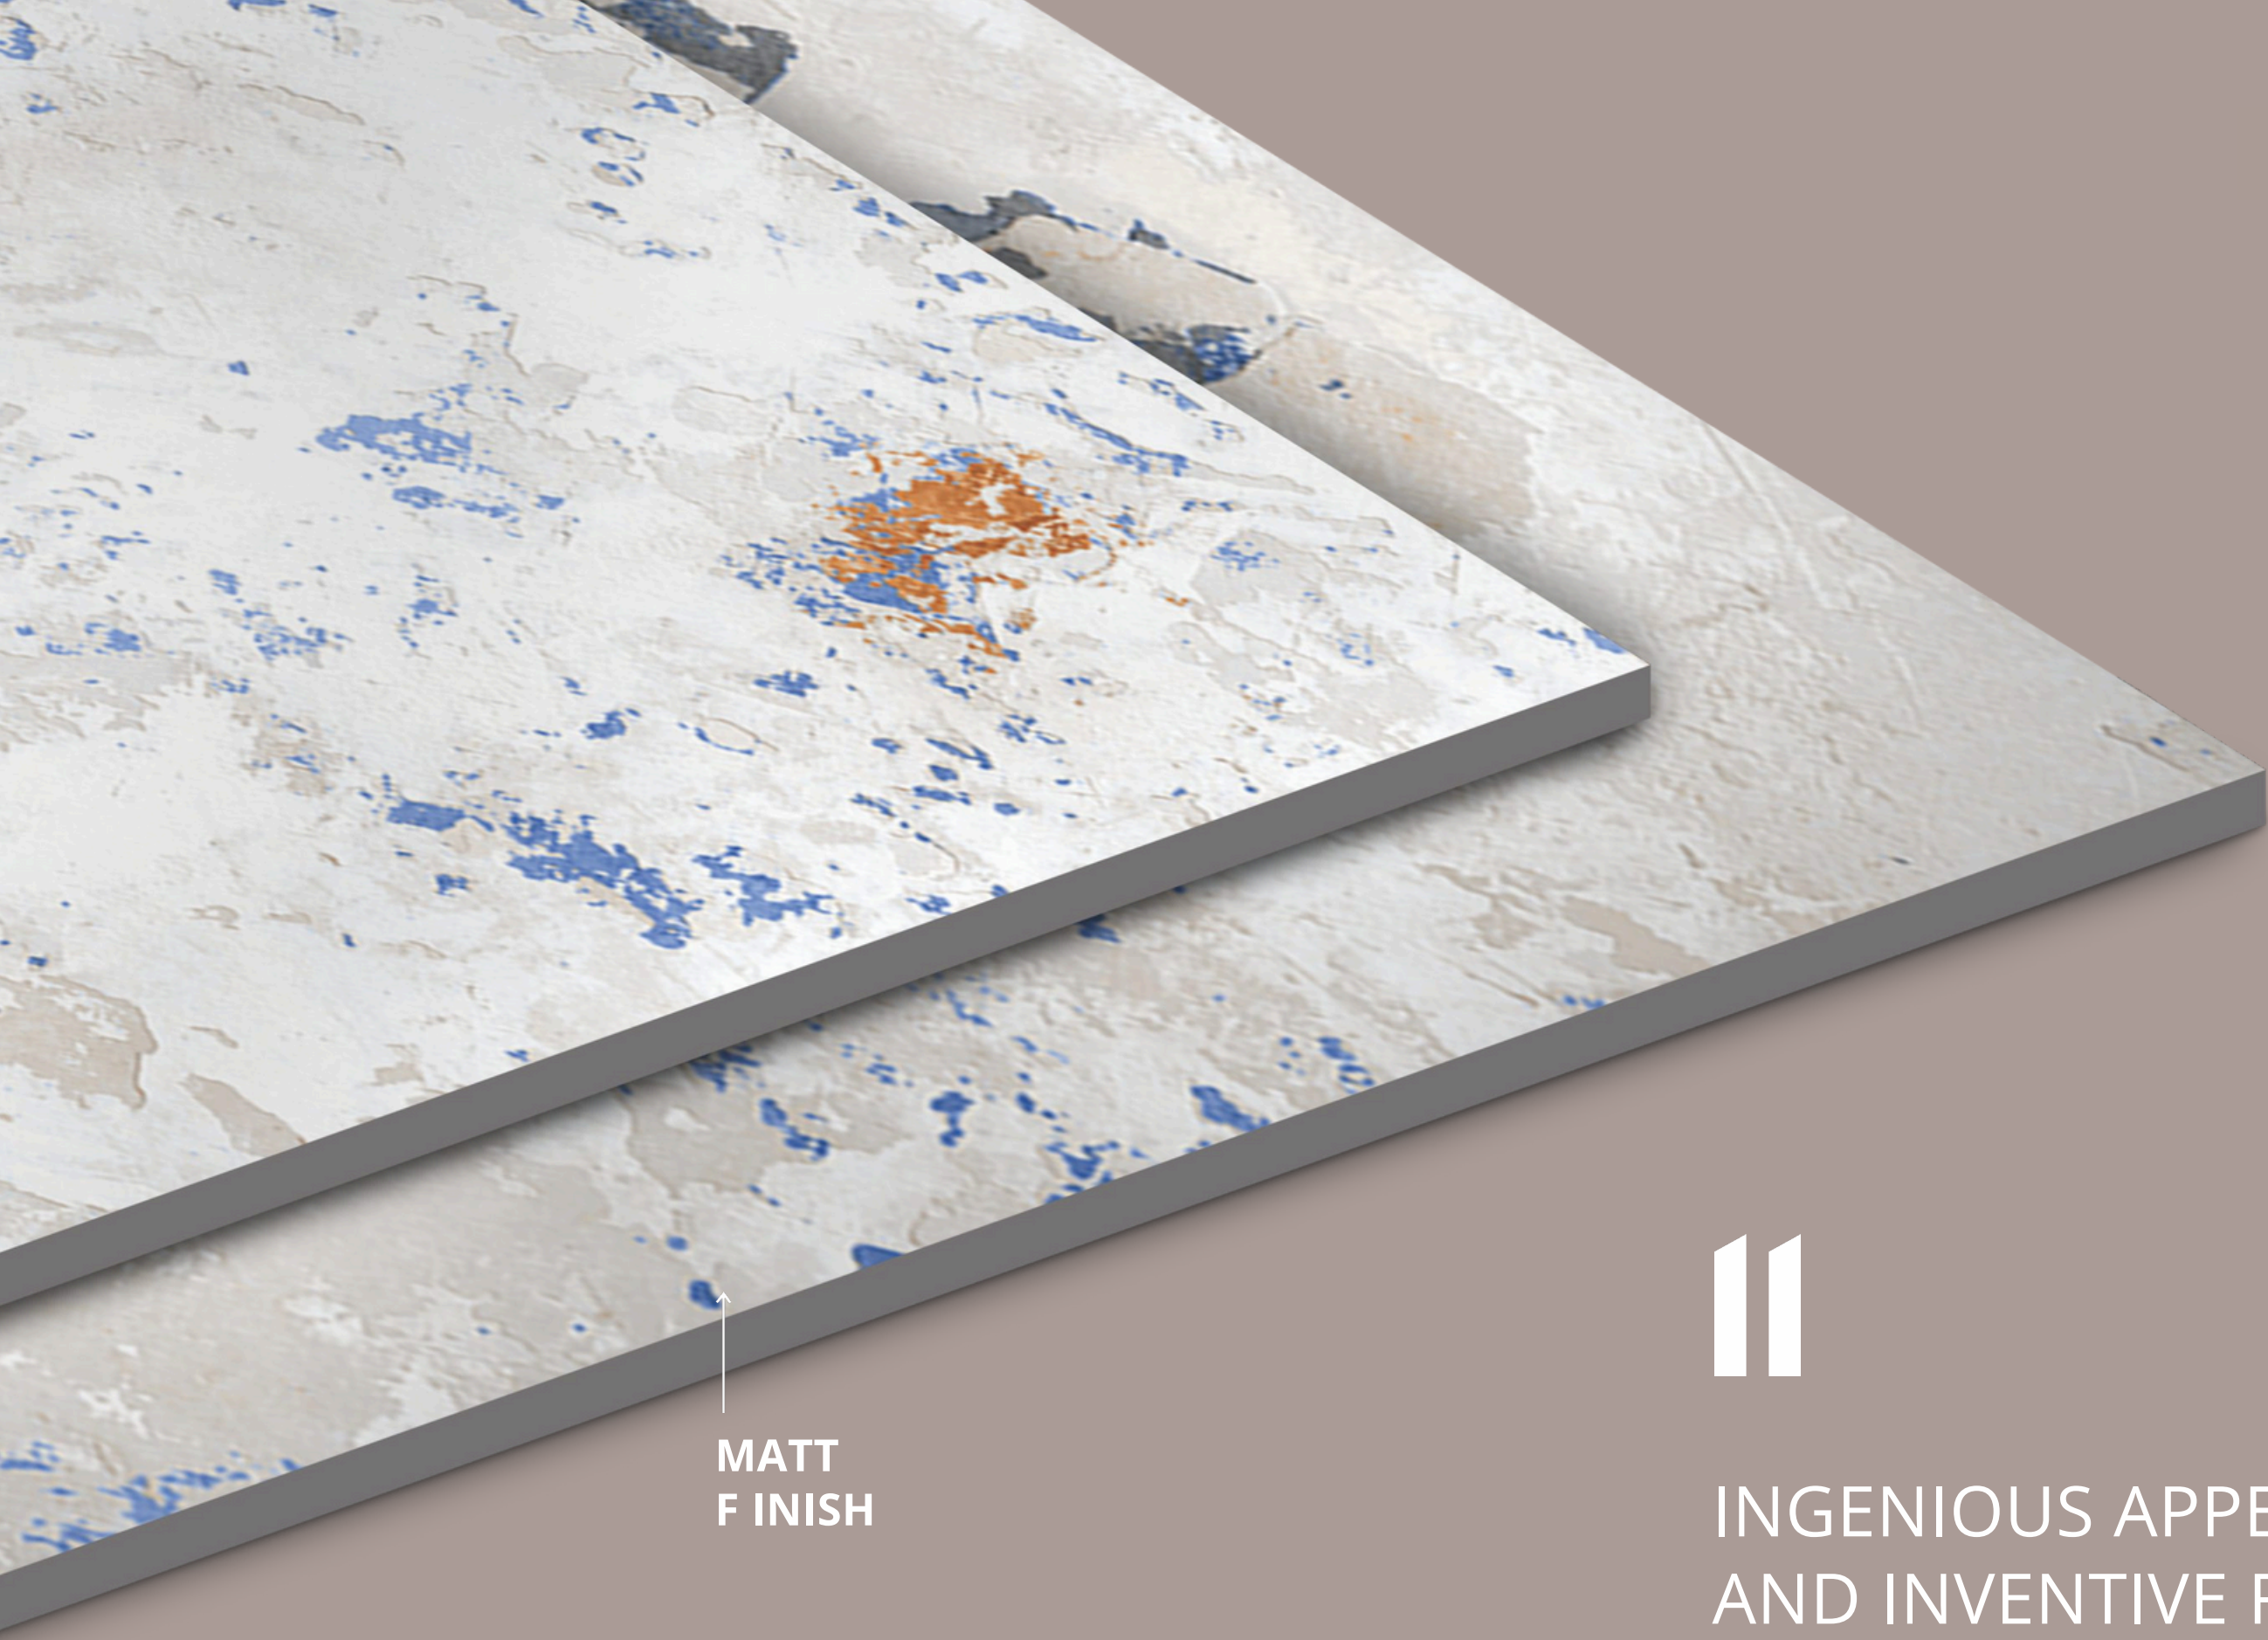

Let's pause to witness the
fascinating appeal of MATT FINISH

PAUSE - WITNESS

60x60cm

MATT FINISH

PAUSE TO WITNESS

The prominence and distinction of Millennium tiles influence you to pause and witness the ingenious and fresh charm it instills in your spaces.