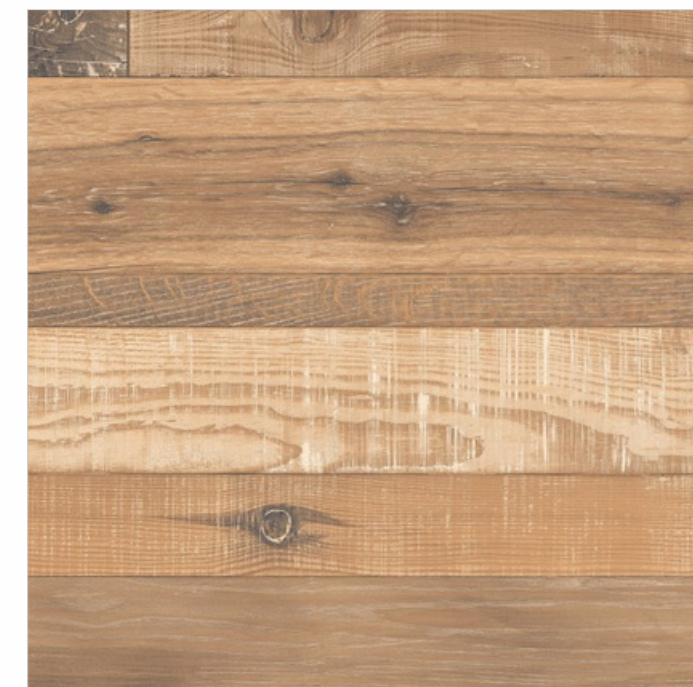

INDUSTRIAL TRONCO
MATT FINISH

**60x
60cm**