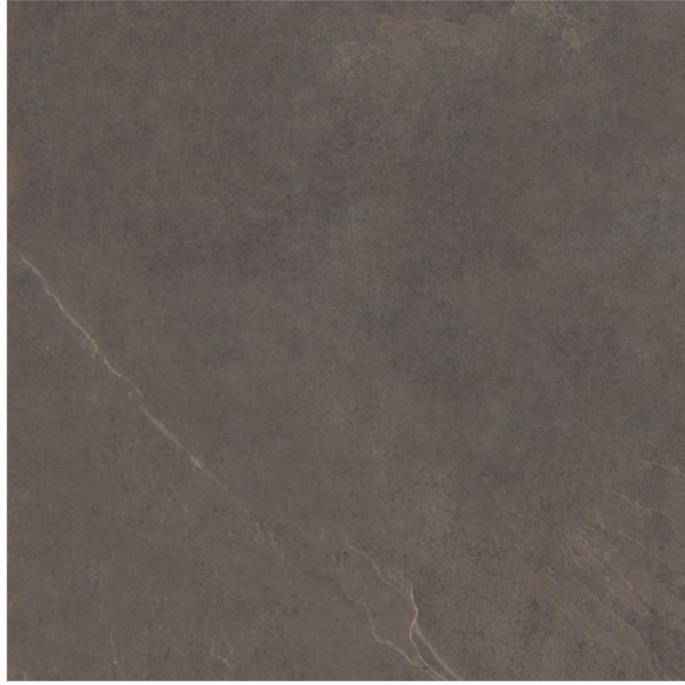

NEXUS BIANCO
MATT FINISH

**60x
60cm**

NEXUS GRIS
MATT FINISH

**60x
60cm**

NEXUS LIGHT
MATT FINISH

**60x
60cm**

RODANO COTO
MATT FINISH

**60x
60cm**