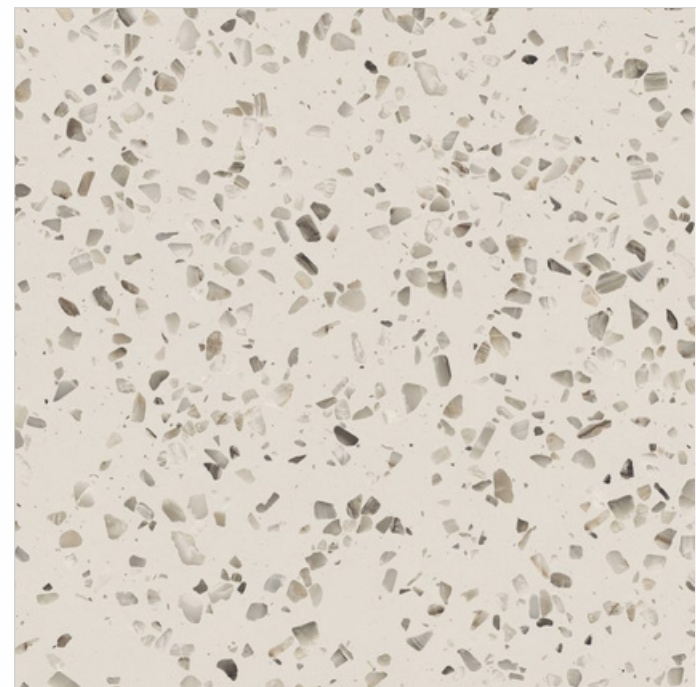

INDUSTRIAL TRONCO
MATT FINISH

**60x
60cm**

INDUSTRIAL VINTAGE
MATT FINISH

**60x
60cm**

MAPLE GREY
MATT FINISH

**60x
60cm**

MAPLE WENGE
MATT FINISH

**60x
60cm**