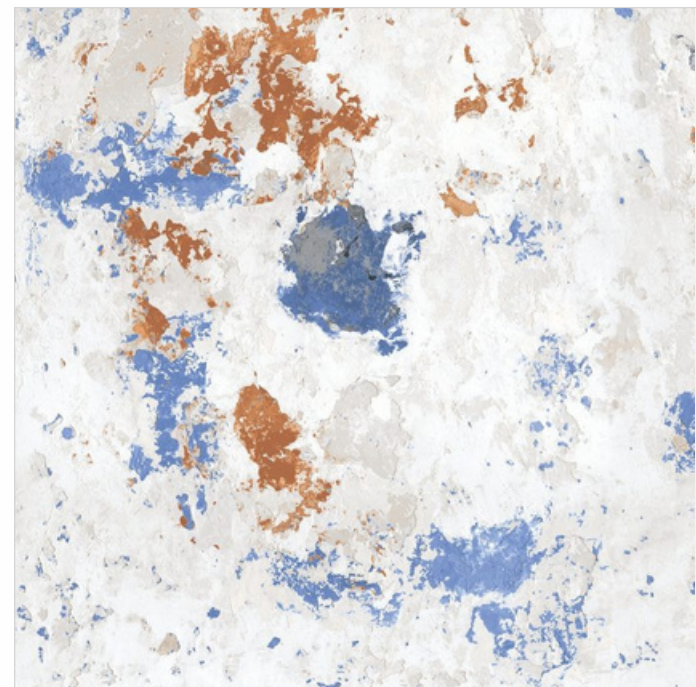

RODANO DARK
MATT FINISH

**60x
60cm**

SMOKY GREY
MATT FINISH

**60x
60cm**

SMOKY IVORY COTTO
MATT FINISH

**60x
60cm**

STONE AGE

STONE AGE DECOR
MATT FINISH

**60x
60cm**

TRIDENT CREMA
MATT FINISH

**60x
60cm**

TROPICAL IVORY
MATT FINISH

**60x
60cm**

WALNUT CHERRY
MATT FINISH

**60x
60cm**

WALNUT BIRCH
MATT FINISH

60x
60cm

WORN PAINT
MATT FINISH

**60x
60cm**
